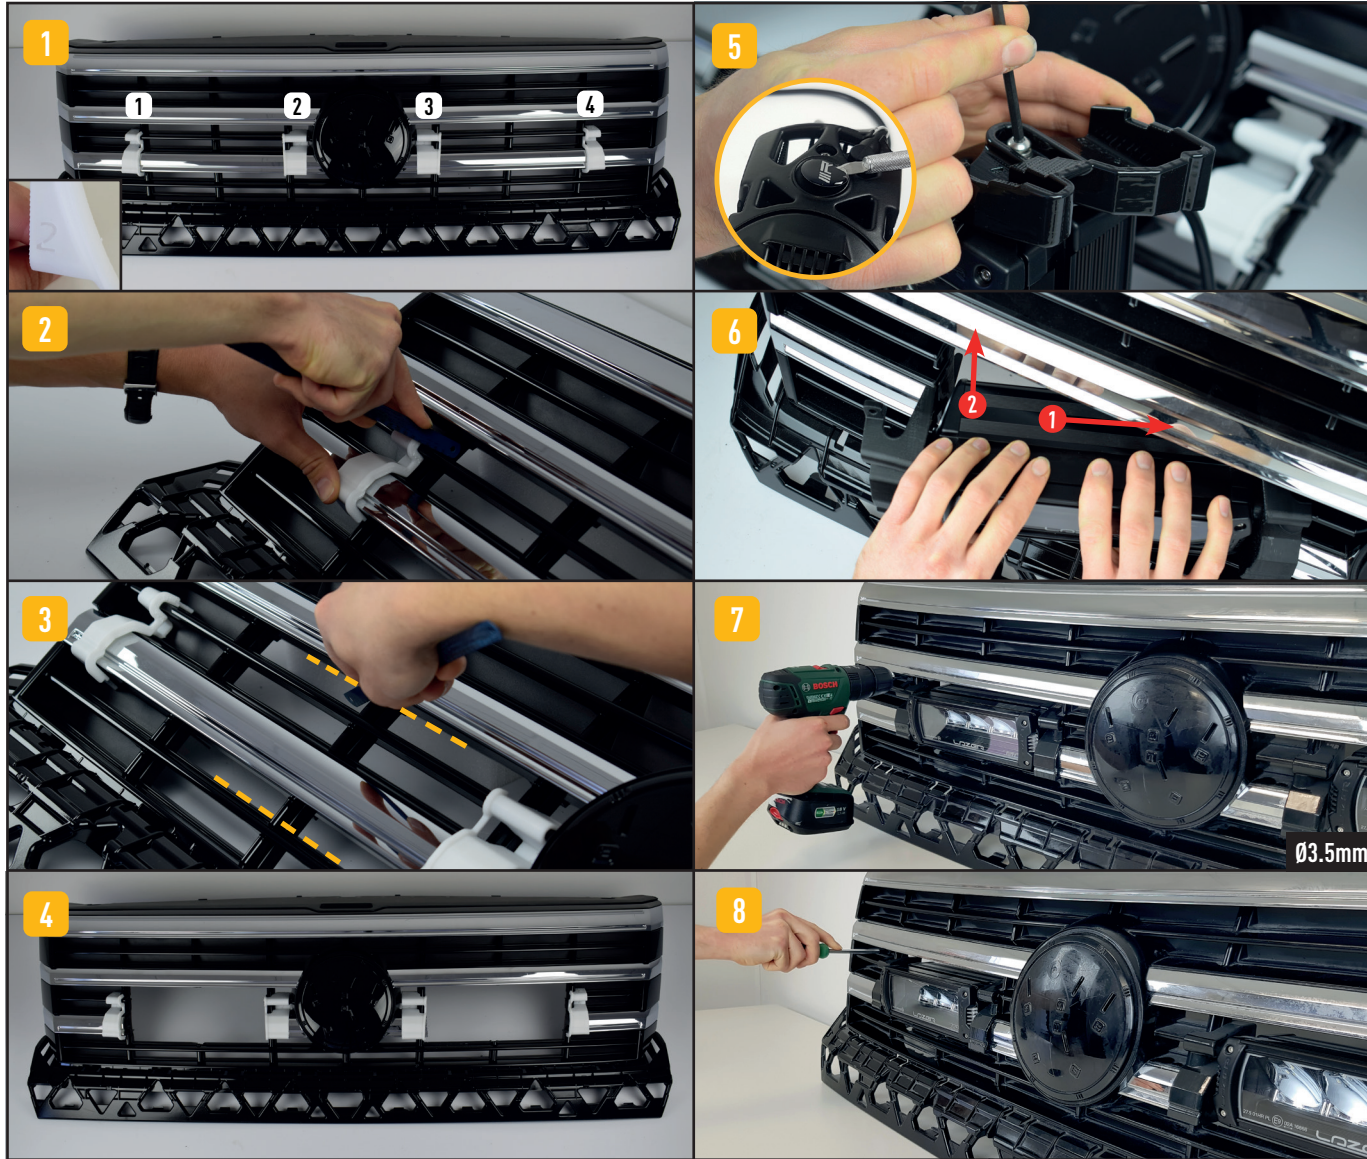

LAZER
HIGH PERFORMANCE LIGHTING

VW CRAFTER (2017+)

FITTING INSTRUCTIONS
ANLEITUNG
INSTRUCTIONS
INSTRUCCIONES

INSTALLATION (should be completed with the grille left on the vehicle)

ELECTRICAL CONNECTION | ELEKTRISCHER ANSCHLUSS BRANCHEMENT ÉLECTRIQUE | CONEXIÓN ELÉCTRICA