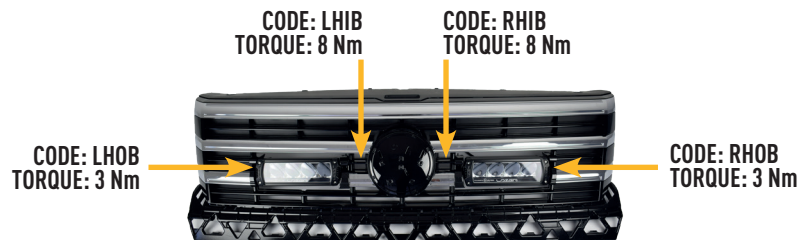

LAZER
HIGH PERFORMANCE LIGHTING

VW CRAFTER (2017+)

FITTING INSTRUCTIONS
ANLEITUNG
INSTRUCTIONS
INSTRUCCIONES

INSTALLATION (should be completed with the grille left on the vehicle)

ELECTRICAL CONNECTION | ELEKTRISCHER ANSCHLUSS BRANCHEMENT ÉLECTRIQUE | CONEXIÓN ELÉCTRICA